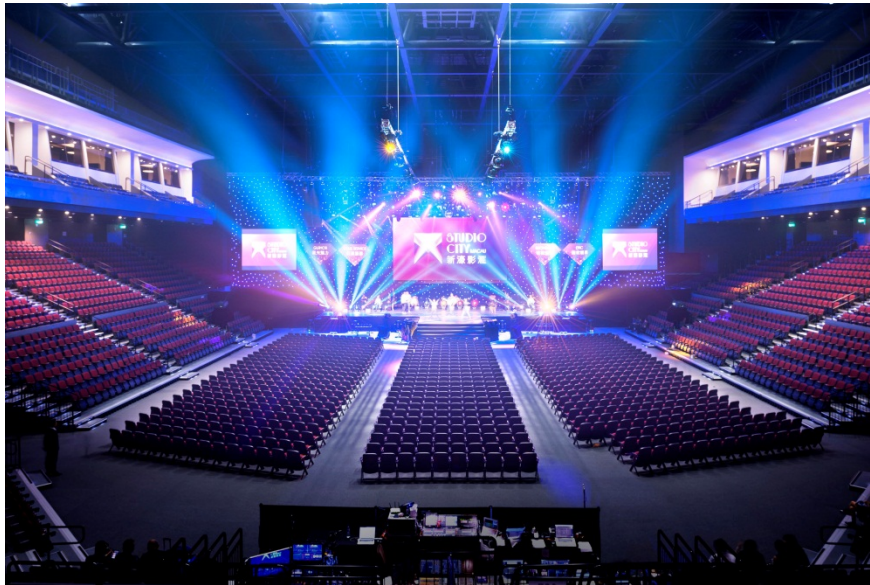

**Studio City Event Center, the next generation in Macau's innovative, premiere live entertainment venue**

SCEC is a 5,000-seat multi-purpose entertainment complex, with state-of-the-art infrastructure designed to host exciting world-class live concerts, theatrical and top sports events, in addition to award shows and other special gatherings. It is an international stage destined to become a 'must-stop' destination for today's music legends as well as up-and-coming future stars. The stage welcomed numerous music icons globally and regionally including global superstar and biggest selling female artist of all-time Mariah Carey, 'Queen of Pop' Madonna, Asia's King of Dance Aaron Kwok and KPOP sensations SISTAR.